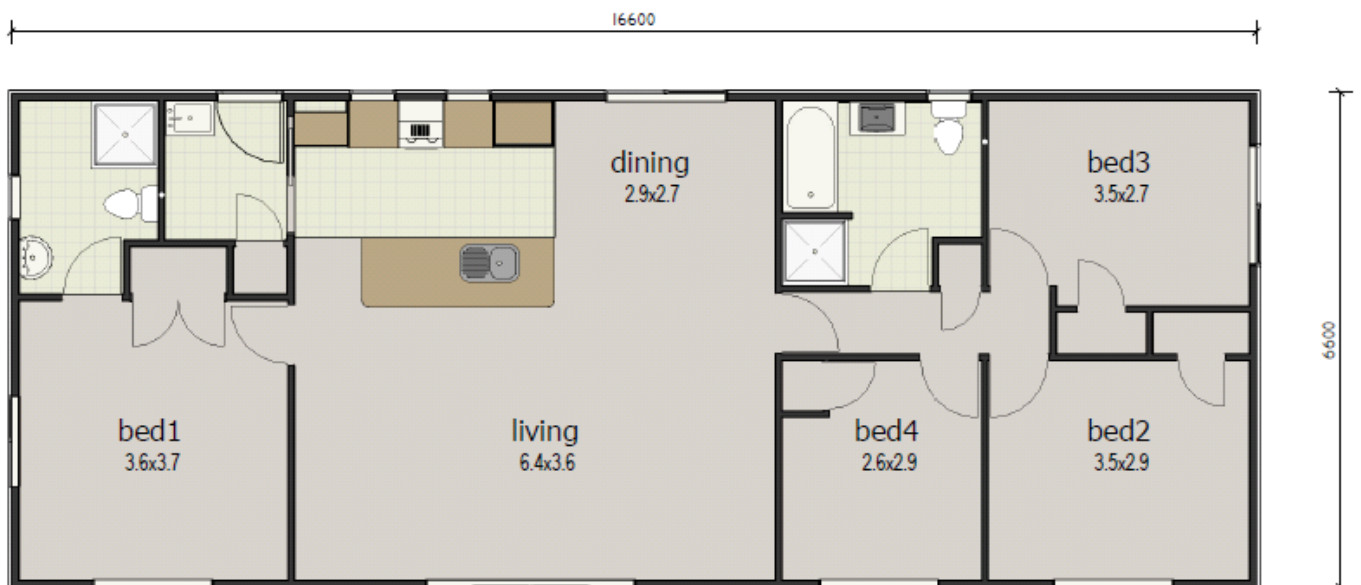

first choice

by KEITH HAY HOMES

First Choice 110, Hamilton from \$234,830 (incl GST)

110 m², 4 bedroom, 2 bathroom, 1 living/dining

This price includes:

- Colorsteel Maxx monopitch roof
- Built for very high wind zone with a sea spray upgrade
- Double glazed windows and fully insulated for a warmer, drier home
- Westinghouse kitchen appliances
- James Hardie 180 Smooth weatherboards
- Recessed LED down-lights
- Cost of Delivery 30kms from Hamilton branch on standard foundations
- Interior decorating— Resene wallpaper throughout the house with paint in wet areas
- Floor coverings—Carpet mill 3kg Casa Bella carpet and vinyl in wet areas