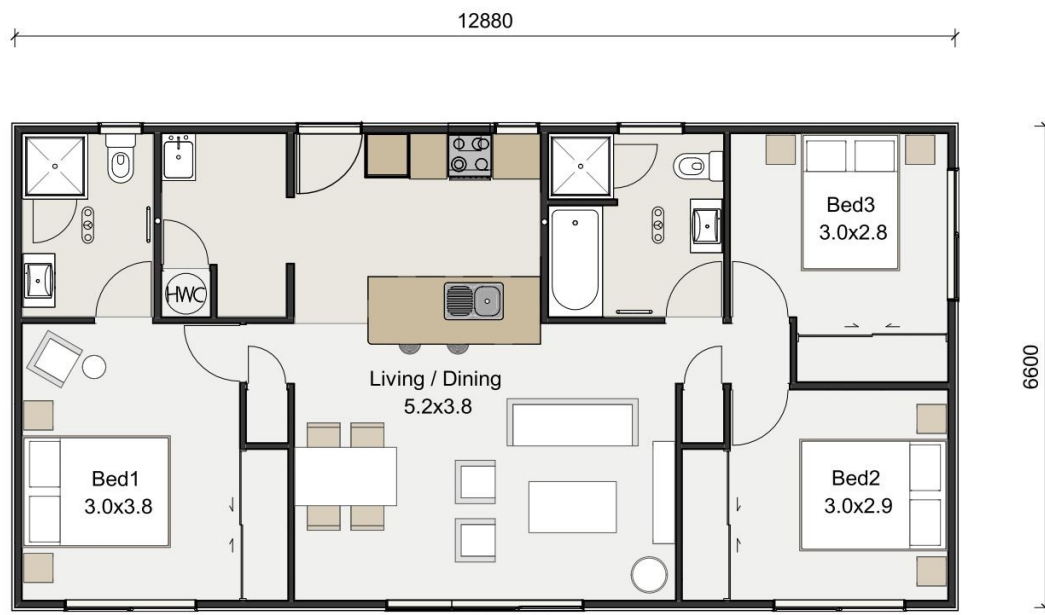

## First Choice 85, West Auckland

85m<sup>2</sup>, 3 bedroom, 2 bathroom, 1 laundry, 1 living/dining/kitchen

- Three bedroom, 2 bathroom FC85 with boxed ends and monopitch roof
- Colorsteel Maxx roof
- Very high wind zone
- Smeg Kitchen appliances
- Fully decorated with Resene paint to exterior and interior and floor coverings